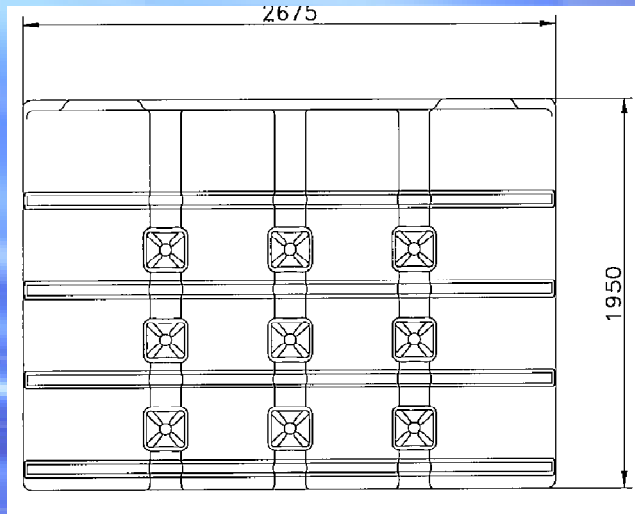

Tel: 1800 928265

www.omnimanufacturing.com

Following the success of
the EVO Slimline tank we
now introduce the...

EVO 3000lt SupaSlim

2675 x 700 x 1950mm

Patented technology
Only 700mm deep!